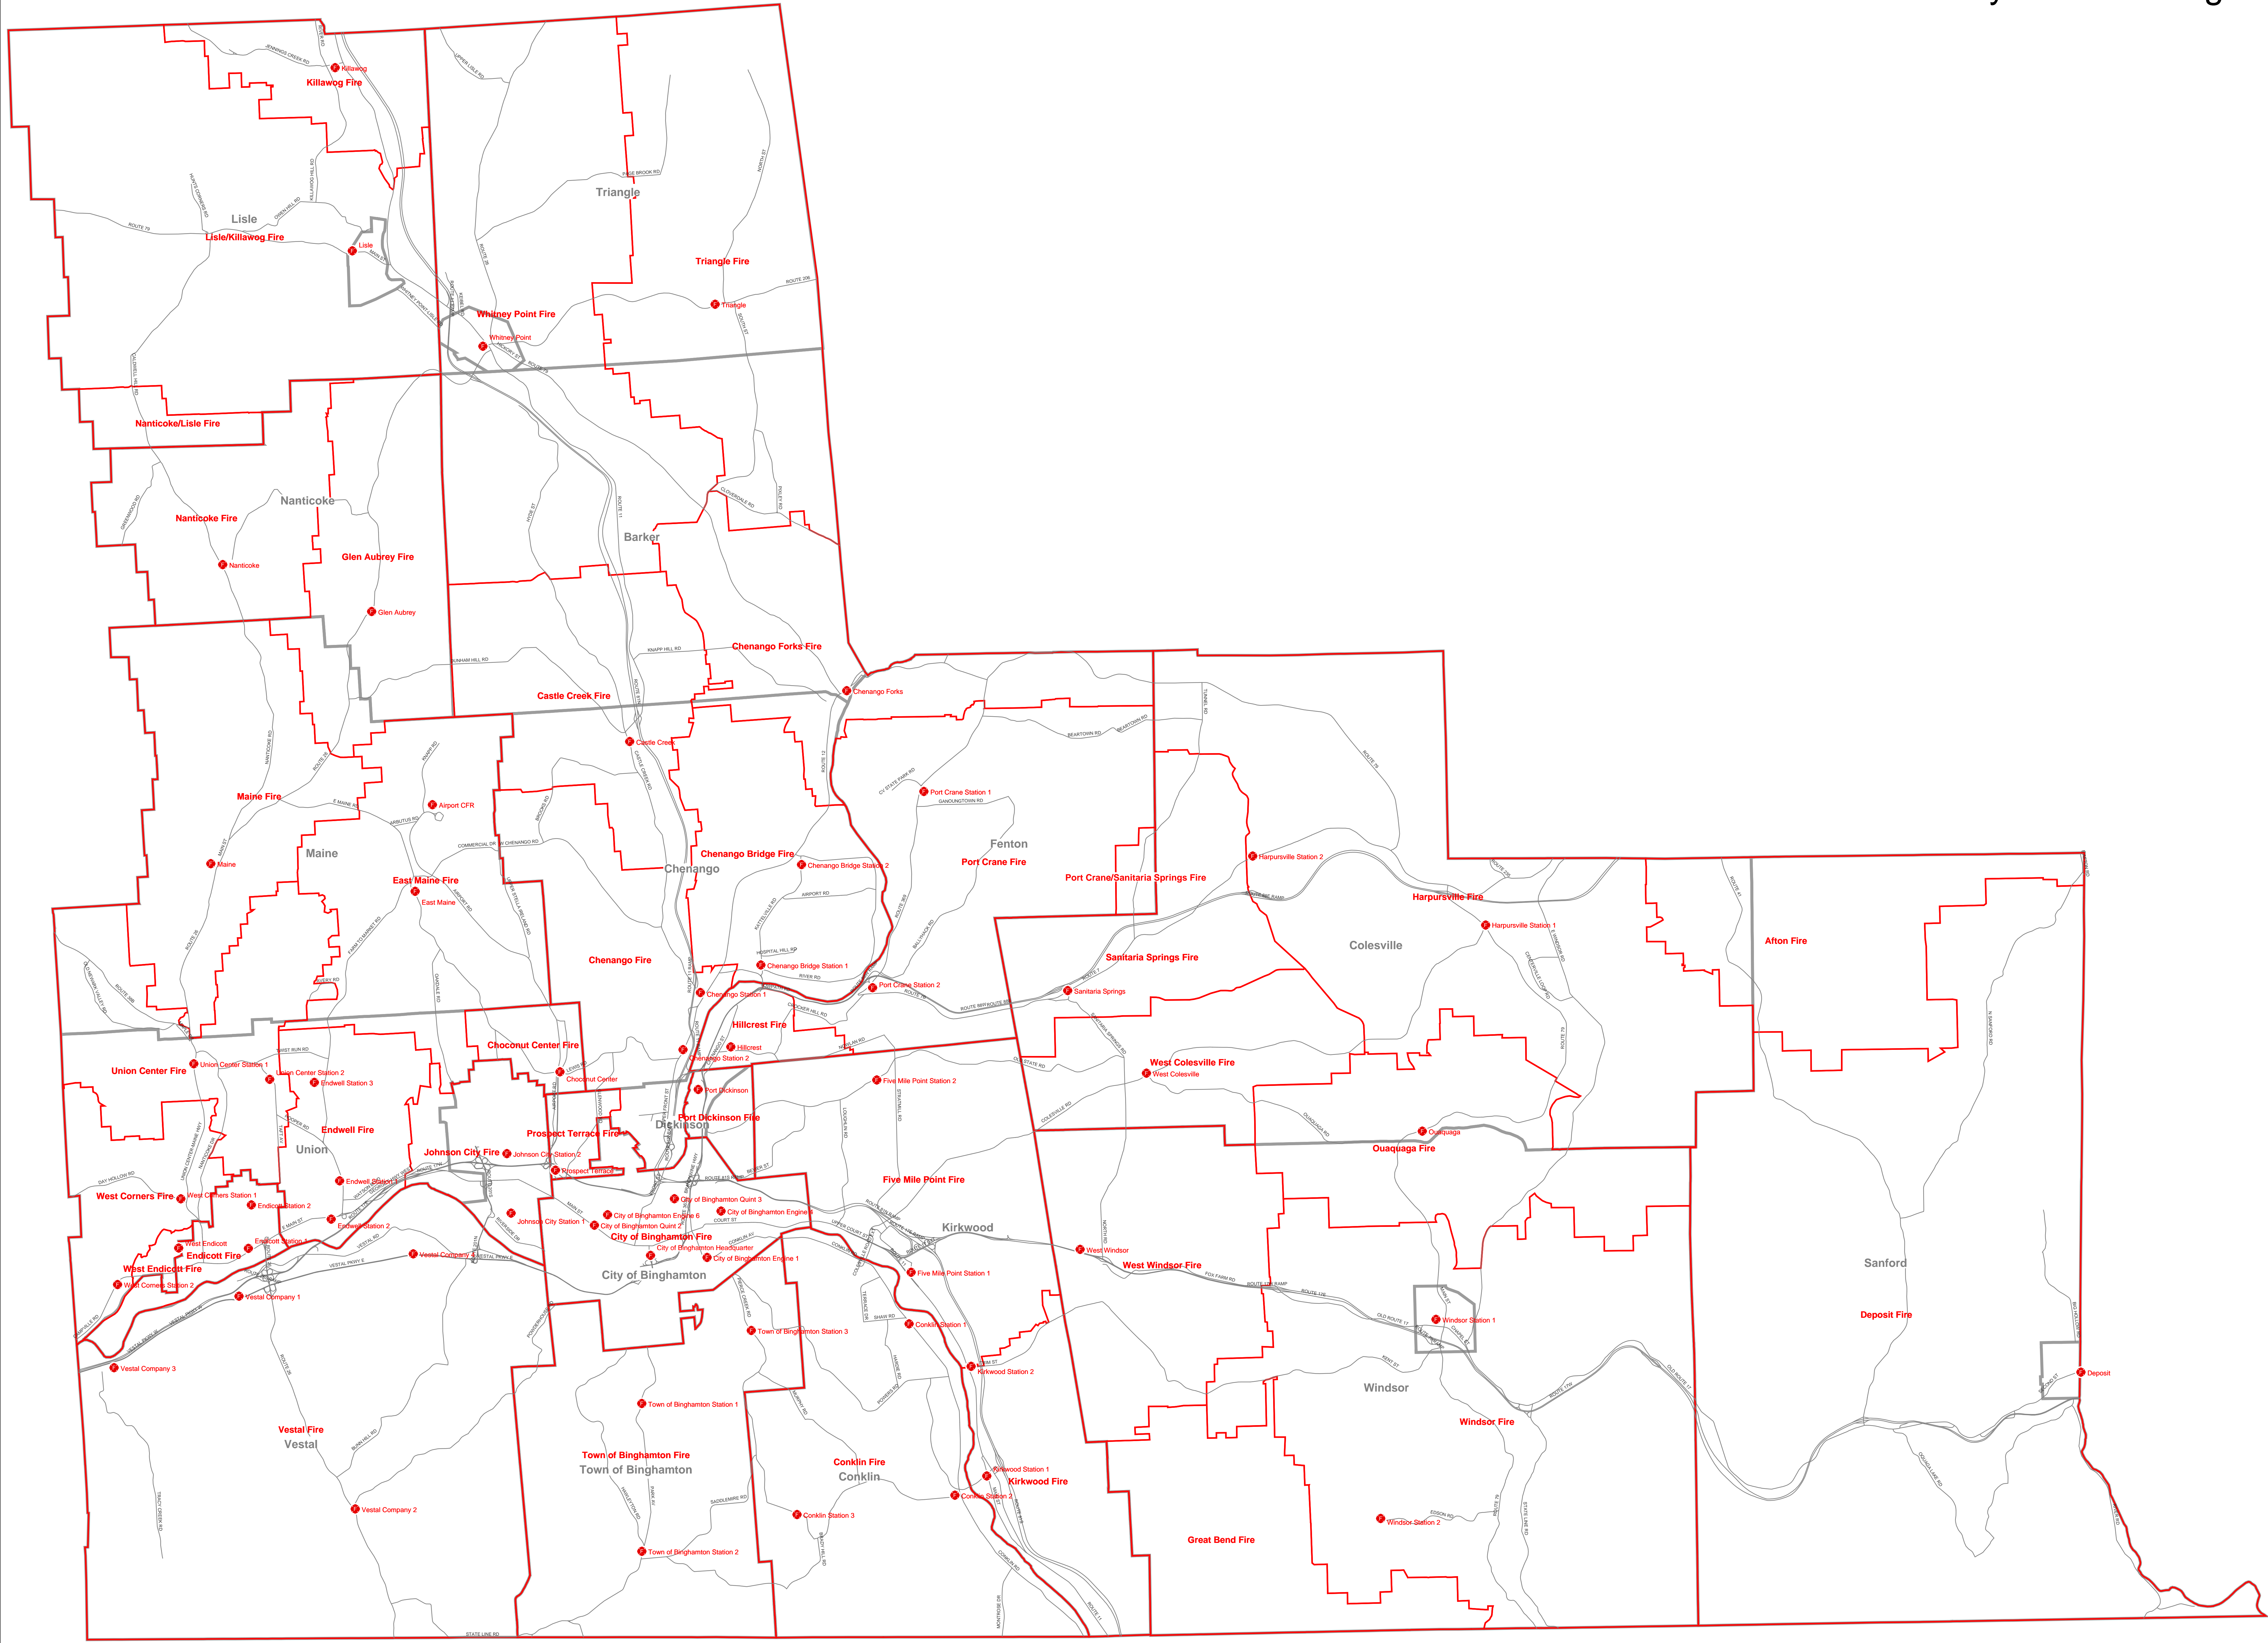

Broome County Fire Coverage

0 3.5 7 14 Miles